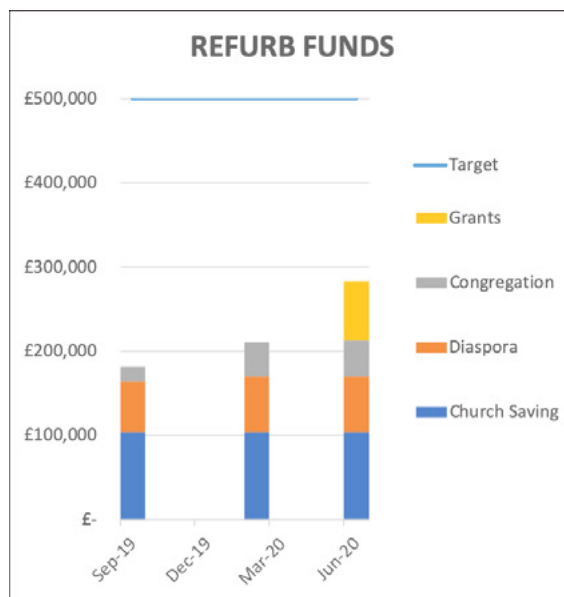

During lockdown we were delighted to receive news of two grants contributing an amazing £70,000 to Refurb. We are also waiting to hear from another funder, although COVID-19 has shifted priorities for many grant bodies.

Many things are new: we have found new ways to serve our community, new partners and made new connections.

But our mission has not changed. Our building is still important – providing an oasis of support and security that is needed in Brunswick more than ever.

Thank you for staying with us on this exciting journey. Your help, advice and prayers are all welcome as we await funding decisions and continue to look for grants.

We look forward to the day when we can once again welcome our community into our doors.

The [Refurb page](#) on our [website](#) gives more information and has an online donation facility.

If you would like a quick and practical way to help (and get yourself a custom-made essential accessory), one of our members has been making protective facemasks and is selling them for a £5 donation to Refurb. Read more and see the numerous designs to choose from [here](#).

Please contact us* for any further information you may need.

Thank you for walking with us (at 2 metres distance).

The Congregation of Christchurch Brunswick